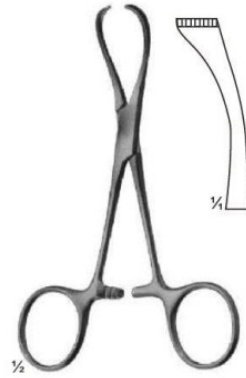

Filmed Instruments COMPANY

Section- 05

Towel Clamps

Towel Clamps

05-101
JONES
85 mm

05-102
ENGL. MOD.
85 mm

05-103 - 104
SCHAEDEL
85 mm

05-105
DOYEN
110 mm

05-106
DOYEN
180 mm

05-107 - 109
LANE

05-110 - 111
BACKHAUS

05-112 - 114
BACKHAUS

05-115
BACKHAUS-KOCHER
135 mm

05-116
ROEDER
135 mm

Towel Clamps

05-117
ROBIN
with holders for tubing
up to 13 mm
135 mm

05-118
with clip for tubing
up to 15 mm
110 mm

05-119
LORNA
non perforating
130 mm

05-120
for paper cloths
140 mm

05-121
BUNT
105 mm

05-122
MAYO
140 mm

Muller Vessel Clips and Bulldog Clamps

Closing force