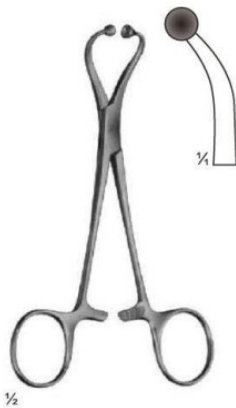

Filmed Instruments COMPANY

Section- 05

Towel Clamps

Towel Clamps

05-101
JONES
85 mm

05-102
ENGL. MOD.
85 mm

05-103 - 104
SCHAEDEL
85 mm

05-105
DOYEN
110 mm

05-106
DOYEN
180 mm

05-107 - 109
LANE

05-110 - 111
BACKHAUS

05-112 - 114
BACKHAUS

05-115
BACKHAUS-KOCHER
135 mm

05-116
ROEDER
135 mm

Towel Clamps

05-117
ROBIN
with holders for tubing
up to 13 mm
135 mm

05-118
with clip for tubing
up to 15 mm
110 mm

05-119
LORNA
non perforating
130 mm

05-120
for paper cloths
140 mm

05-121
BUNT
105 mm

05-122
MAYO
140 mm

Muller Vessel Clips and Bulldog Clamps

Closing force