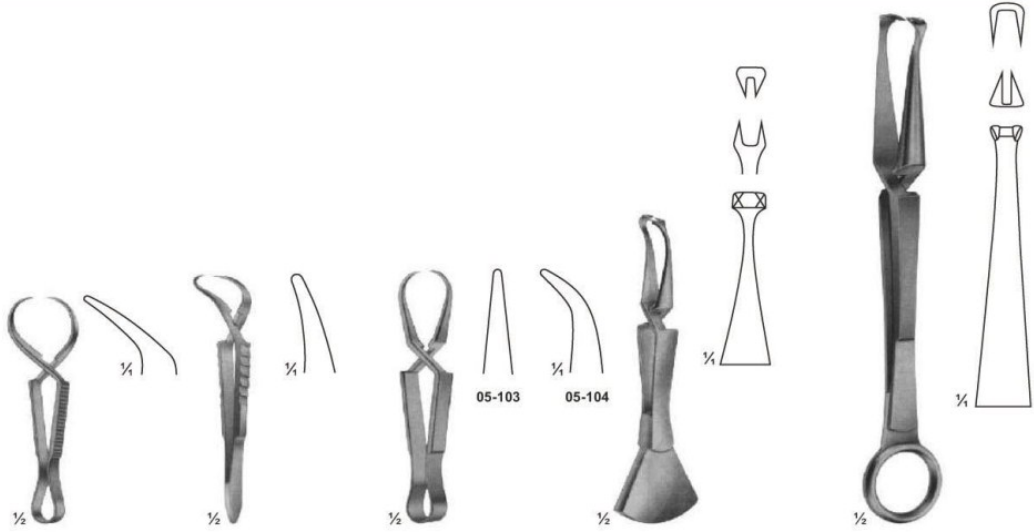

Filmed Instruments COMPANY

Section- 05

Towel Clamps

Towel Clamps

05-101
JONES
85 mm

05-102
ENGL. MOD.
85 mm

05-103 - 104
SCHAEDEL
85 mm

05-105
DOYEN
110 mm

05-106
DOYEN
180 mm

05-107 - 109
LANE

05-110 - 111
BACKHAUS

05-112 - 114
BACKHAUS

05-115
BACKHAUS-KOCHER
135 mm

05-116
ROEDER
135 mm

Towel Clamps

05-117
ROBIN
with holders for tubing
up to 13 mm
135 mm

05-118
with clip for tubing
up to 15 mm
110 mm

05-119
LORNA
non perforating
130 mm

05-120
for paper cloths
140 mm

05-121
BUNT
105 mm

05-122
MAYO
140 mm

Muller Vessel Clips and Bulldog Clamps

Closing force