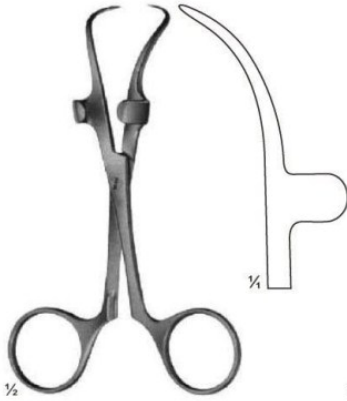

Filmed Instruments COMPANY

Section- 05

Towel Clamps

Towel Clamps

05-101
JONES
85 mm

05-102
ENGL. MOD.
85 mm

05-103 - 104
SCHAEDEL
85 mm

05-105
DOYEN
110 mm

05-106
DOYEN
180 mm

05-107 - 109
LANE

05-110 - 111
BACKHAUS

05-112 - 114
BACKHAUS

05-115
BACKHAUS-KOCHER
135 mm

05-116
ROEDER
135 mm

Towel Clamps

05-117
ROBIN
with holders for tubing
up to 13 mm
135 mm

05-118
with clip for tubing
up to 15 mm
110 mm

05-119
LORNA
non perforating
130 mm

05-120
for paper cloths
140 mm

05-121
BUNT
105 mm

05-122
MAYO
140 mm

Muller Vessel Clips and Bulldog Clamps

Closing force