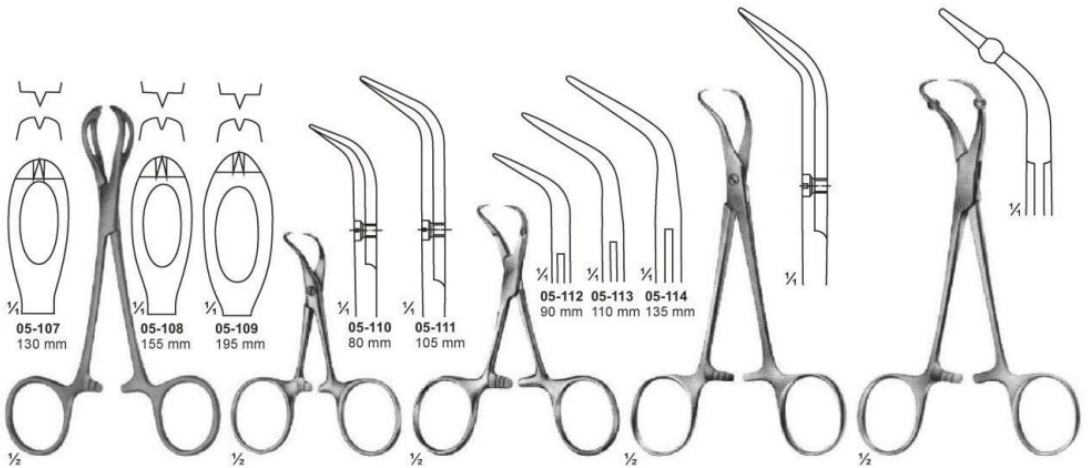

Filmed Instruments COMPANY

Section- 05

Towel Clamps

Towel Clamps

05-101
JONES
85 mm

05-102
ENGL. MOD.
85 mm

05-103 - 104
SCHAEDEL
85 mm

05-105
DOYEN
110 mm

05-106
DOYEN
180 mm

05-107 - 109
LANE

05-110 - 111
BACKHAUS

05-112 - 114
BACKHAUS

05-115
BACKHAUS-KOCHER
135 mm

05-116
ROEDER
135 mm

Towel Clamps

05-117
ROBIN
with holders for tubing
up to 13 mm
135 mm

05-118
with clip for tubing
up to 15 mm
110 mm

05-119
LORNA
non perforating
130 mm

05-120
for paper cloths
140 mm

05-121
BUNT
105 mm

05-122
MAYO
140 mm

Muller Vessel Clips and Bulldog Clamps

Closing force