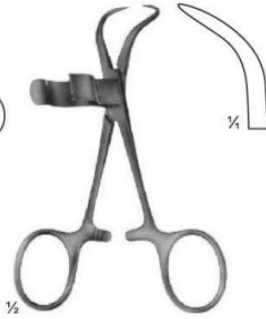

Filmed Instruments COMPANY

Section- 05

Towel Clamps

Towel Clamps

05-101
JONES
85 mm

05-102
ENGL. MOD.
85 mm

05-103 - 104
SCHAEDEL
85 mm

05-105
DOYEN
110 mm

05-106
DOYEN
180 mm

05-107 - 109
LANE

05-110 - 111
BACKHAUS

05-112 - 114
BACKHAUS

05-115
BACKHAUS-KOCHER
135 mm

05-116
ROEDER
135 mm

Towel Clamps

05-117
ROBIN
with holders for tubing
up to 13 mm
135 mm

05-118
with clip for tubing
up to 15 mm
110 mm

05-119
LORNA
non perforating
130 mm

05-120
for paper cloths
140 mm

05-121
BUNT
105 mm

05-122
MAYO
140 mm

Muller Vessel Clips and Bulldog Clamps

Closing force